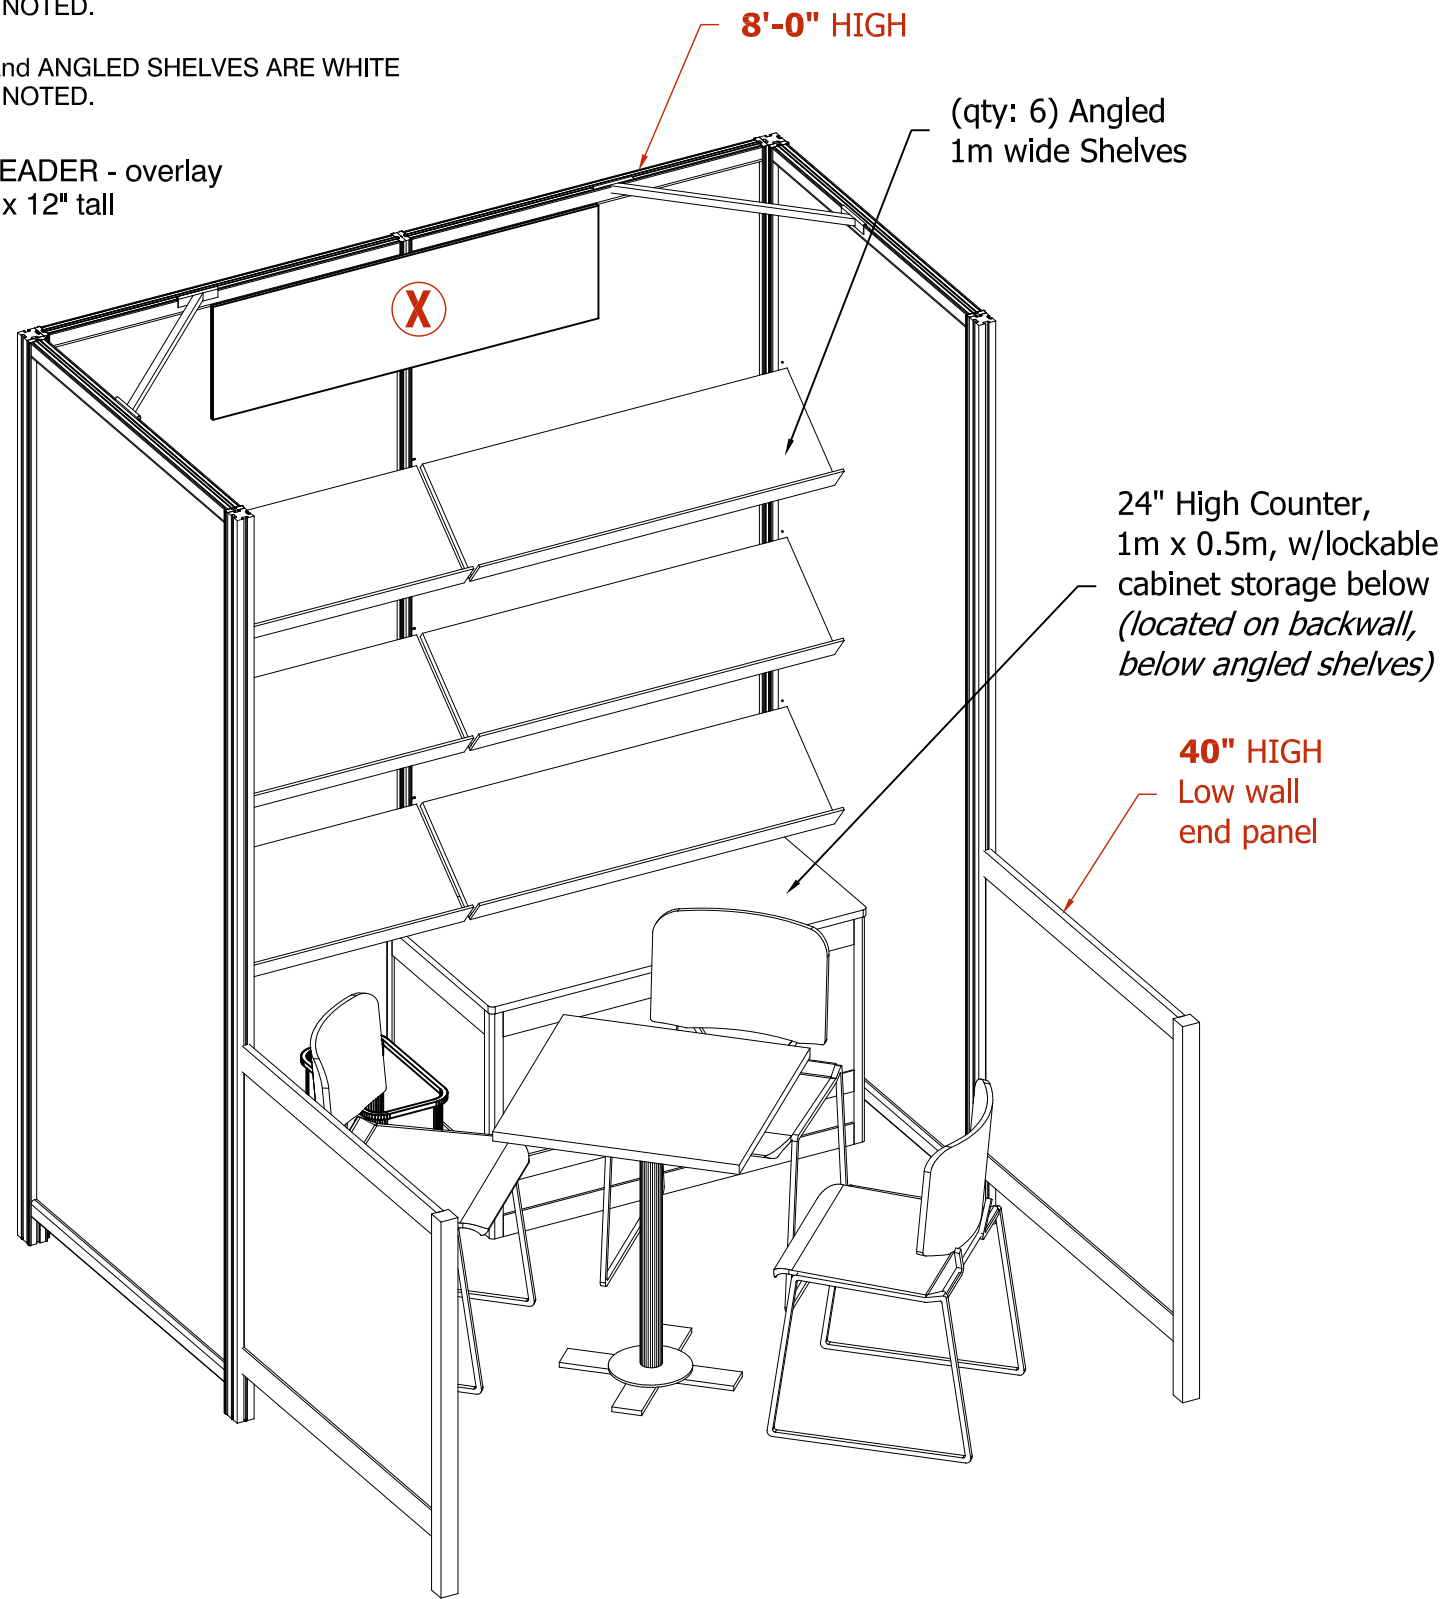

NOTE:

ALL NY FIT or GEM METAL IS SILVER.

ALL NY FIT or GEM WALL INSERT PANELS ARE WHITE UNLESS OTHERWISE NOTED.

ALL COUNTERTOPS and ANGLED SHELVES ARE WHITE UNLESS OTHERWISE NOTED.

⊗ -- GRAPHIC HEADER - overlay
41.25" wide x 12" tall

ISOMETRIC VIEW

New York Rights Fair Turnkey Booth
6.5' x 6.5' / 2m x 2m

Client: BFCBF
Show: New York Rights Fair, May 30 - June 1, 2018
Facility: Metropolitan Pavilion, Chelsea, New York, NY
File: I:\Creative Services\Shows\Proposals_38\BFCBF_SEP2018_90\Design Show\ACAD\Pending Approval\01f_bfcfb-book fair 2018-New York Rights Fair Turnkey Booth.dwg

Design No: 90-1709-600233
Requestor: Imelda Trevino
Concept: Design Rev: e

Date: Oct 31, 2017
Designer: Brijesh Patel
Detailer:
Page No: 2 of 4

Copyright © 2017 by Global Experience Specialists. All rights reserved. No part of this document may be reproduced, stored in any retrieval system, or transmitted in any form or by any means - electronic, mechanical, photocopying, recording or otherwise, without the prior written consent of Global Experience Specialists.