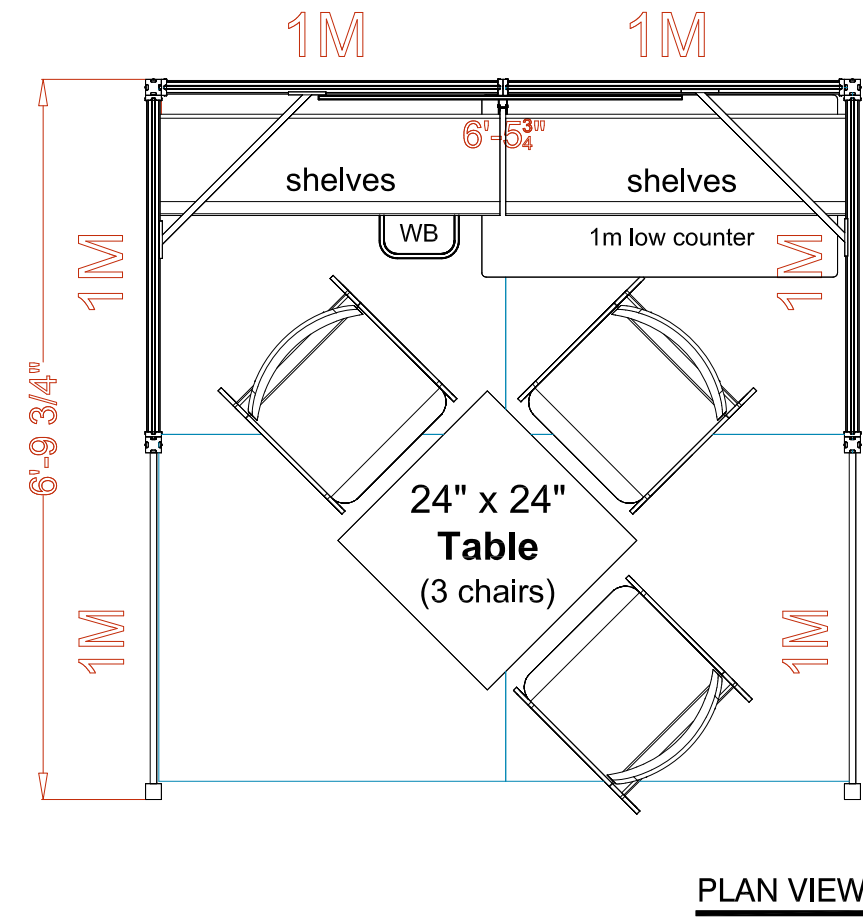

NOTE:

ALL NY FIT or GEM METAL IS SILVER.

ALL NY FIT or GEM WALL INSERT PANELS ARE WHITE UNLESS OTHERWISE NOTED.

ALL COUNTERTOPS and ANGLED SHELVES ARE WHITE UNLESS OTHERWISE NOTED.

⊗ -- GRAPHIC HEADER - overlay
41.25" wide x 12" tall

ISOMETRIC VIEW

New York Rights Fair Turnkey Booth
6.5' x 6.5' / 2m x 2m

Client: BFCBF
Show: New York Rights Fair, May 30 - June 1, 2018
Facility: Metropolitan Pavilion, Chelsea, New York, NY
File: I:\Creative Services\Shows\Proposals_38\BFCBF_SEP2018_90\Design Show\ACAD\Pending Approval\01f_bfcfb-book fair 2018-New York Rights Fair Turnkey Booth.dwg