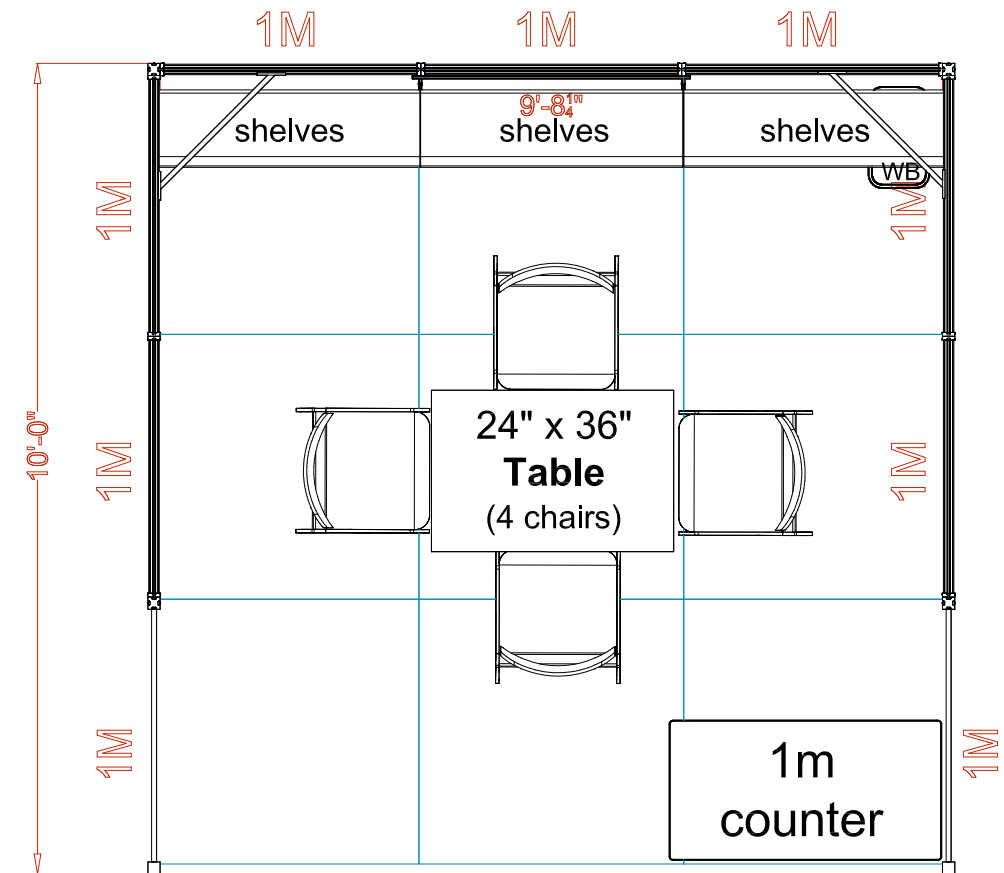

**NOTE:**

ALL NY FIT or GEM METAL IS SILVER.

ALL NY FIT or GEM WALL INSERT PANELS ARE WHITE UNLESS OTHERWISE NOTED.

ALL COUNTERTOPS and ANGLED SHELVES ARE WHITE UNLESS OTHERWISE NOTED.

⊗ -- GRAPHIC HEADER - overlay 41.25" wide x 12" tall

ISOMETRIC VIEW

PLAN VIEW

**New York Rights Fair Turnkey Booth**

**10' x 10' / 3m x 3m**

Copyright © 2017 by Global Experience Specialists. All Rights Reserved. No Part of this document may be reproduced, stored in any retrieval system, or transmitted in any form or by any means - electronic, mechanical, photocopying, recording or otherwise, without the prior written consent of Global Experience Specialists.

Design No: 10' x 10' / 3m x 3m  
 Description: Turnkey Booths  
 Booth No:

Project No: 90-1709-600233  
 Requestor: Imelda Trevino  
 Concept: Design Rev: e

Date: Oct 31, 2017  
 Designer: Brijesh Patel  
 Detailer:  
 Page No: 4 of 4