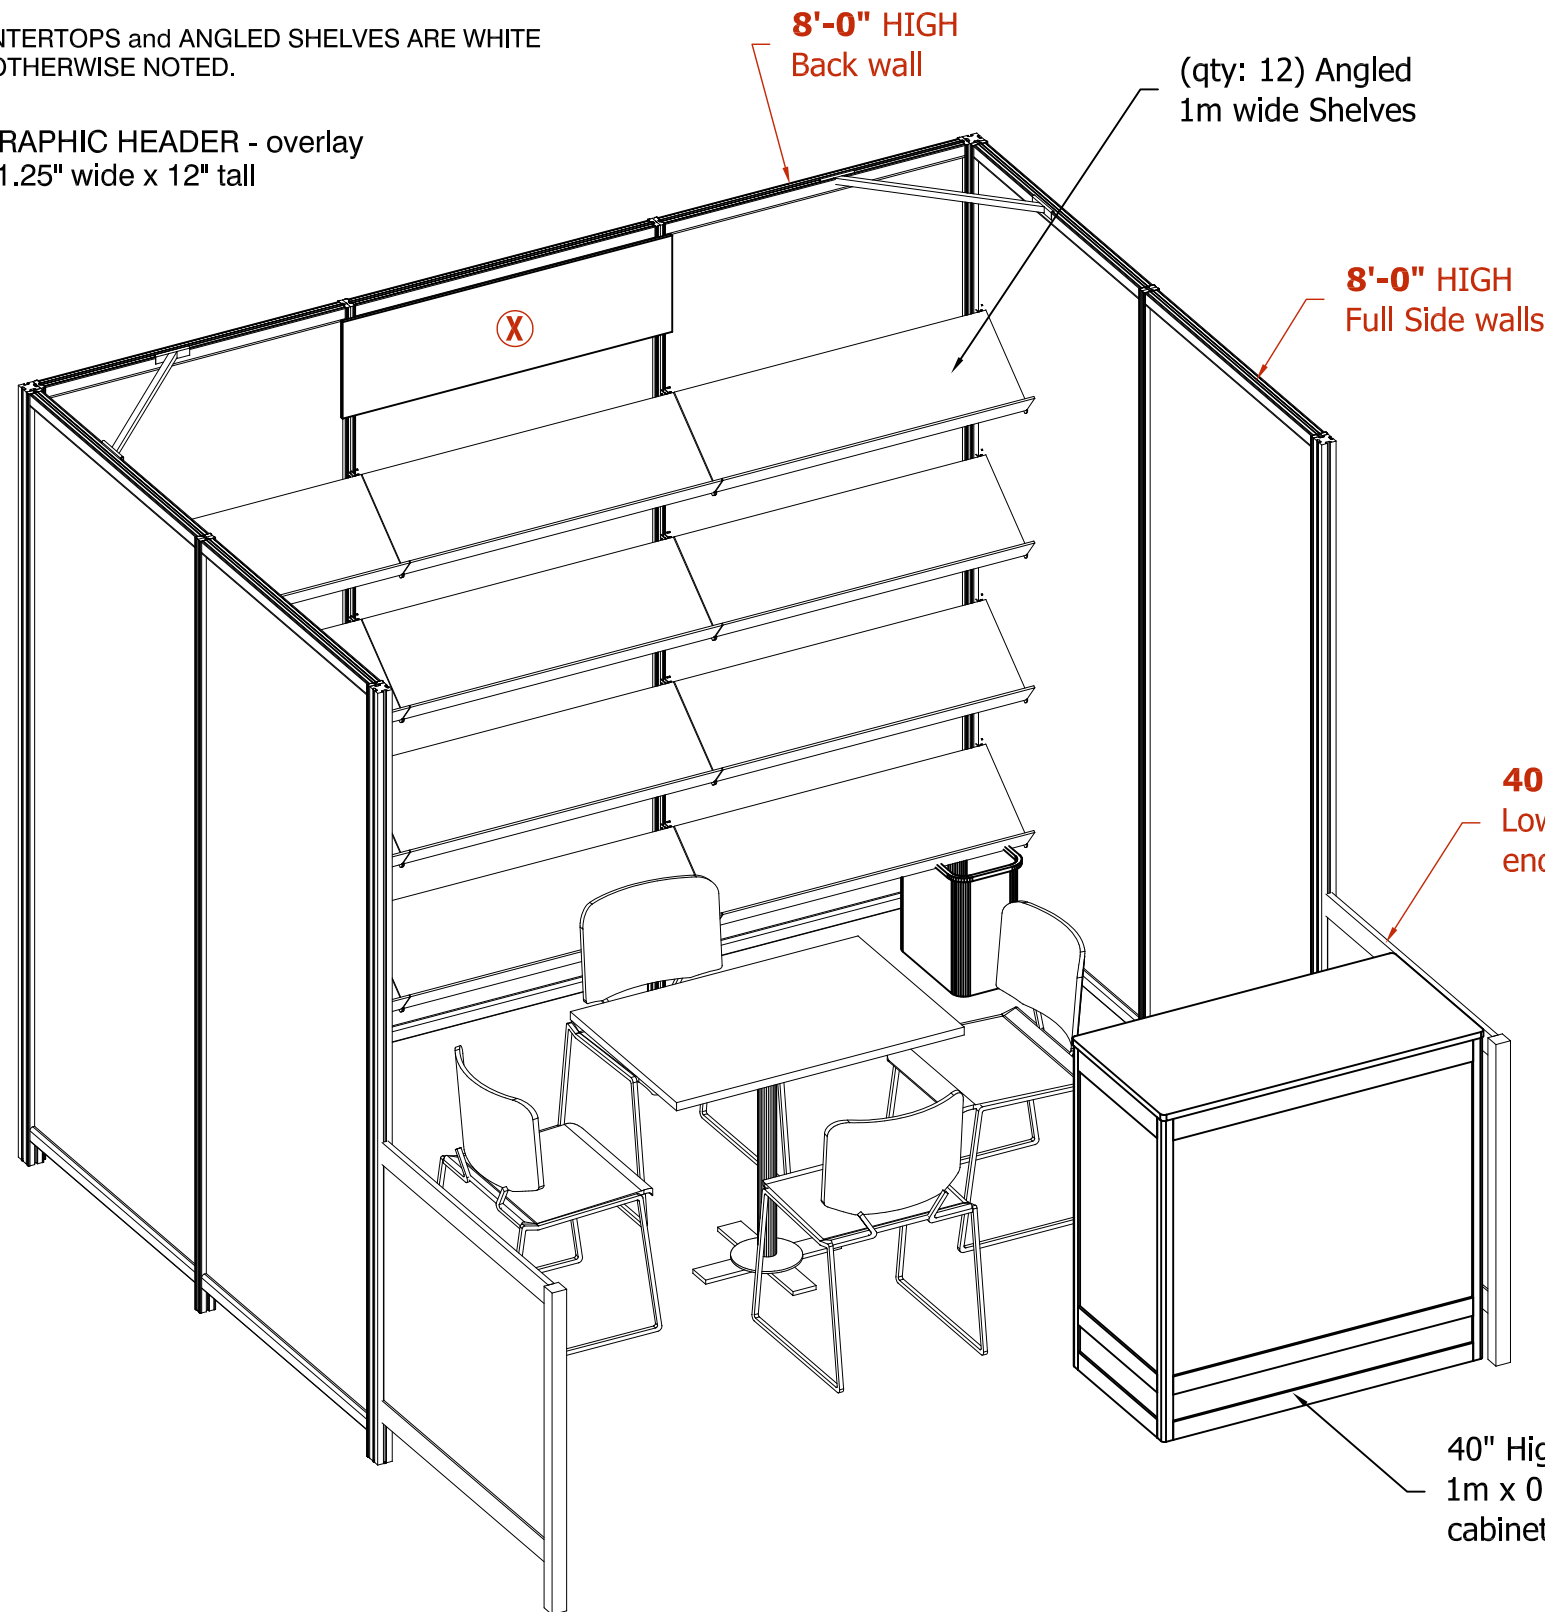

**NOTE:**

ALL NY FIT or GEM METAL IS SILVER.

ALL NY FIT or GEM WALL INSERT PANELS ARE WHITE UNLESS OTHERWISE NOTED.

ALL COUNTERTOPS and ANGLED SHELVES ARE WHITE UNLESS OTHERWISE NOTED.

⊗ -- GRAPHIC HEADER - overlay 41.25" wide x 12" tall

ISOMETRIC VIEW

PLAN VIEW

**New York Rights Fair Turnkey Booth**

**10' x 10' / 3m x 3m**

Copyright © 2017 by Global Experience Specialists. All Rights Reserved. No Part of this document may be reproduced, stored in any retrieval system, or transmitted in any form or by any means - electronic, mechanical, photocopying, recording or otherwise, without the prior written consent of Global Experience Specialists.

Client: BFCBF  
 Show: New York Rights Fair, May 30 - June 1, 2018  
 Facility: Metropolitan Pavillion, Chelsea, New York, NY  
 File: I:\Creative Services\Shows\Proposals\_38\BFCBF\_SEP2018\_90\Design Show\ACAD\Pending Approval\01f\_bfcfb-book fair 2018-New York Rights Fair Turnkey Booth.dwg

Design No: 10' x 10' / 3m x 3m  
 Description: Turnkey Booths  
 Booth No:

Project No: 90-1709-600233  
 Requestor: Imelda Trevino  
 Concept: Design Rev: e

Date: Oct 31, 2017  
 Designer: Brijesh Patel  
 Detailer:  
 Page No: 4 of 4