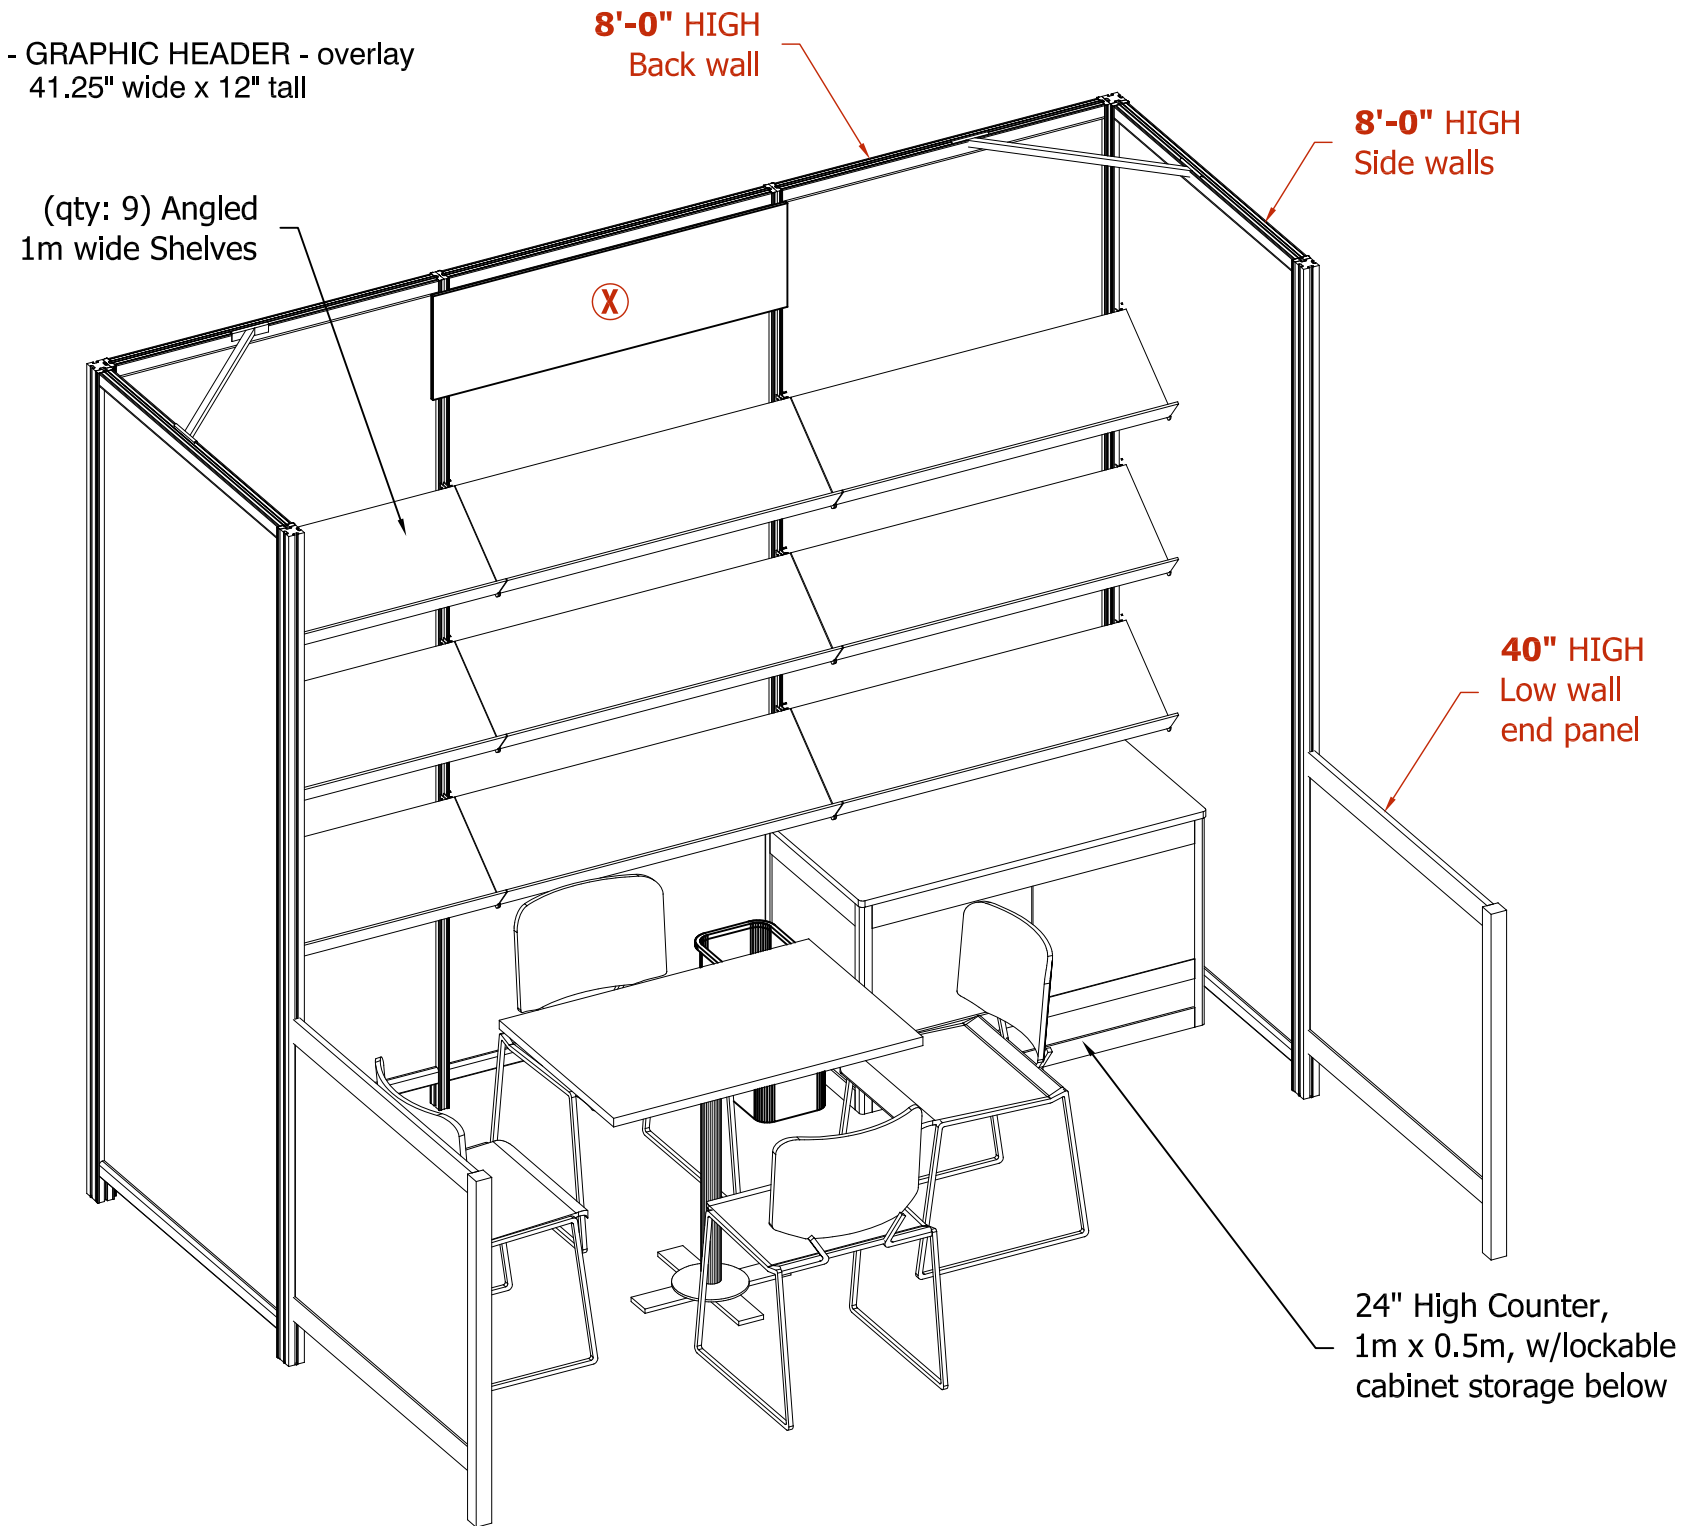

NOTE:

ALL NY FIT or GEM METAL IS SILVER.

ALL NY FIT or GEM WALL INSERT PANELS ARE WHITE UNLESS OTHERWISE NOTED.

ALL COUNTERTOPS and ANGLED SHELVES ARE WHITE UNLESS OTHERWISE NOTED.

⊗ -- GRAPHIC HEADER - overlay 41.25" wide x 12" tall

ISOMETRIC VIEW

PLAN VIEW

New York Rights Fair Turnkey Booth
10' x 6.5' / 3m x 2m

Client: BFCBF
 Show: New York Rights Fair, May 30 - June 1, 2018
 Facility: Metropolitan Pavillion, Chelsea, New York, NY
 File: I:\Creative Services\Shows\Proposals_38\BFCBF_SEP2018_90\Design Show\ACAD\Pending Approval\01f_bfcfb-book fair 2018-New York Rights Fair Turnkey Booth.dwg

Design No: 10' x 6.5' / 3m x 2m
 Description: Turnkey Booths
 Booth No:

Project No: 90-1709-600233
 Requestor: Imelda Trevino
 Concept: Design Rev: e

Date: Oct 31, 2017
 Designer: Brijesh Patel
 Detailer:
 Page No: 3 of 4