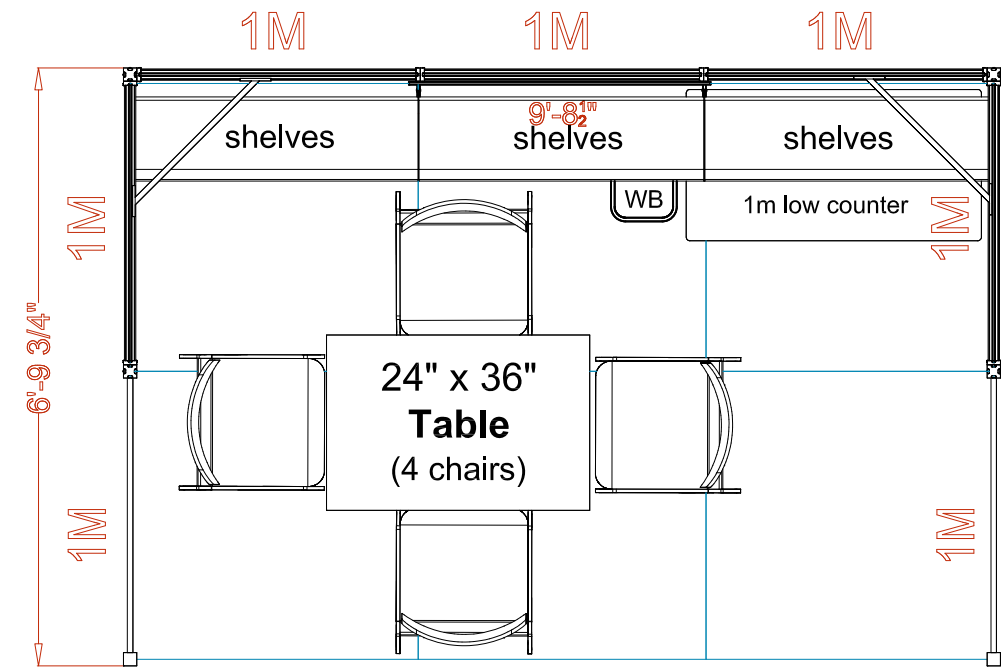

NOTE:

ALL NY FIT or GEM METAL IS SILVER.

ALL NY FIT or GEM WALL INSERT PANELS ARE WHITE UNLESS OTHERWISE NOTED.

ALL COUNTERTOPS and ANGLED SHELVES ARE WHITE UNLESS OTHERWISE NOTED.

⊗ -- GRAPHIC HEADER - overlay 41.25" wide x 12" tall

ISOMETRIC VIEW

PLAN VIEW

New York Rights Fair Turnkey Booth
10' x 6.5' / 3m x 2m

Client: BFCBF
 Show: New York Rights Fair, May 30 - June 1, 2018
 Facility: Metropolitan Pavillion, Chelsea, New York, NY
 File: I:\Creative Services\Shows\Proposals_38\BFCBF_SEP2018_90\Design Show\ACAD\Pending Approval\01f_bfcfb-book fair 2018-New York Rights Fair Turnkey Booth.dwg

Design No: 10' x 6.5' / 3m x 2m
 Description: Turnkey Booths
 Booth No:

Project No: 90-1709-600233
 Requestor: Imelda Trevino
 Concept: Design Rev: e

Date: Oct 31, 2017
 Designer: Brijesh Patel
 Detailer:
 Page No: 3 of 4